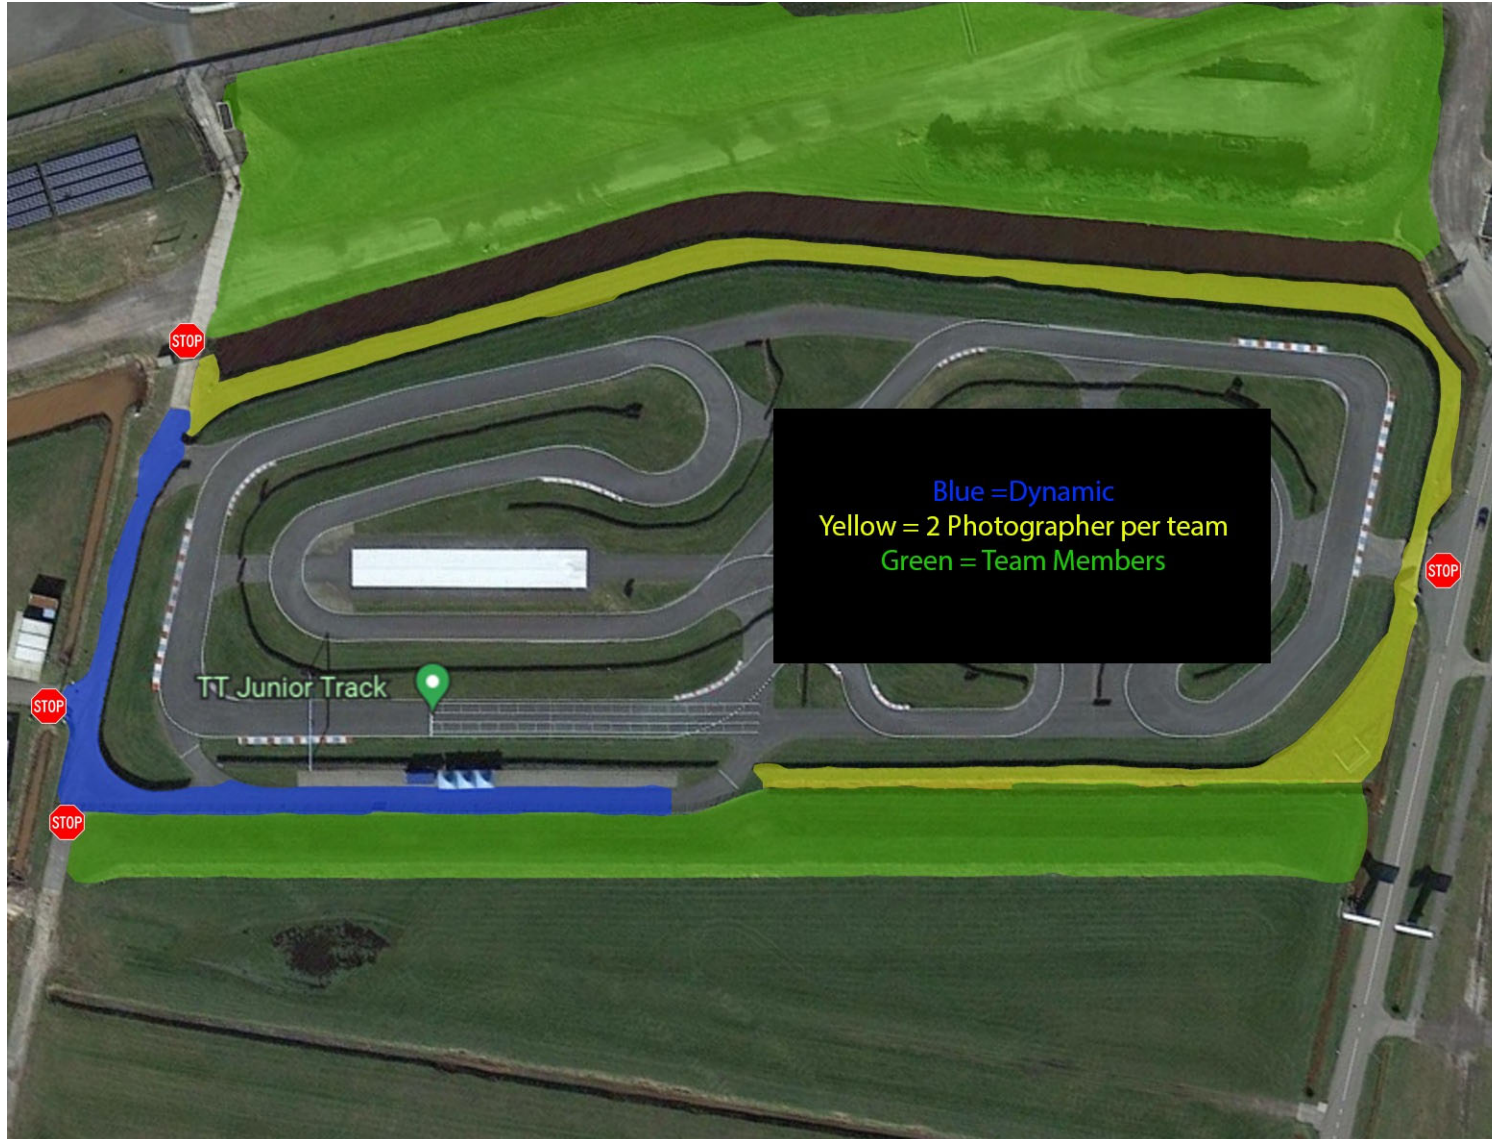

Weighing must be done before dynamics

C&M & ED Finals

C&M:

Hosted at Static Event Bays. See procedure in FSN22 – Announcements

EDE:

Hosted at Mechanical Inspection Tent. See procedure in FSN22 – Announcements

Normal opening times for pit garages. Static Event Bays will remain open until teams are finished with the C&M finals

Feedback Sessions

BPP and C&M Feedback Sessions in the Media Centre on Wednesday
from 09:00-11:30 in the Media Centre

EDE Feedback Sessions in the Static Event Bays Centre on Wednesday
from 09:00-11:30

Media Areas during Dynamics

Media Areas during Dynamics

At acceleration viewing on Grandstand. Access through Tunnel next to paddock restaurant